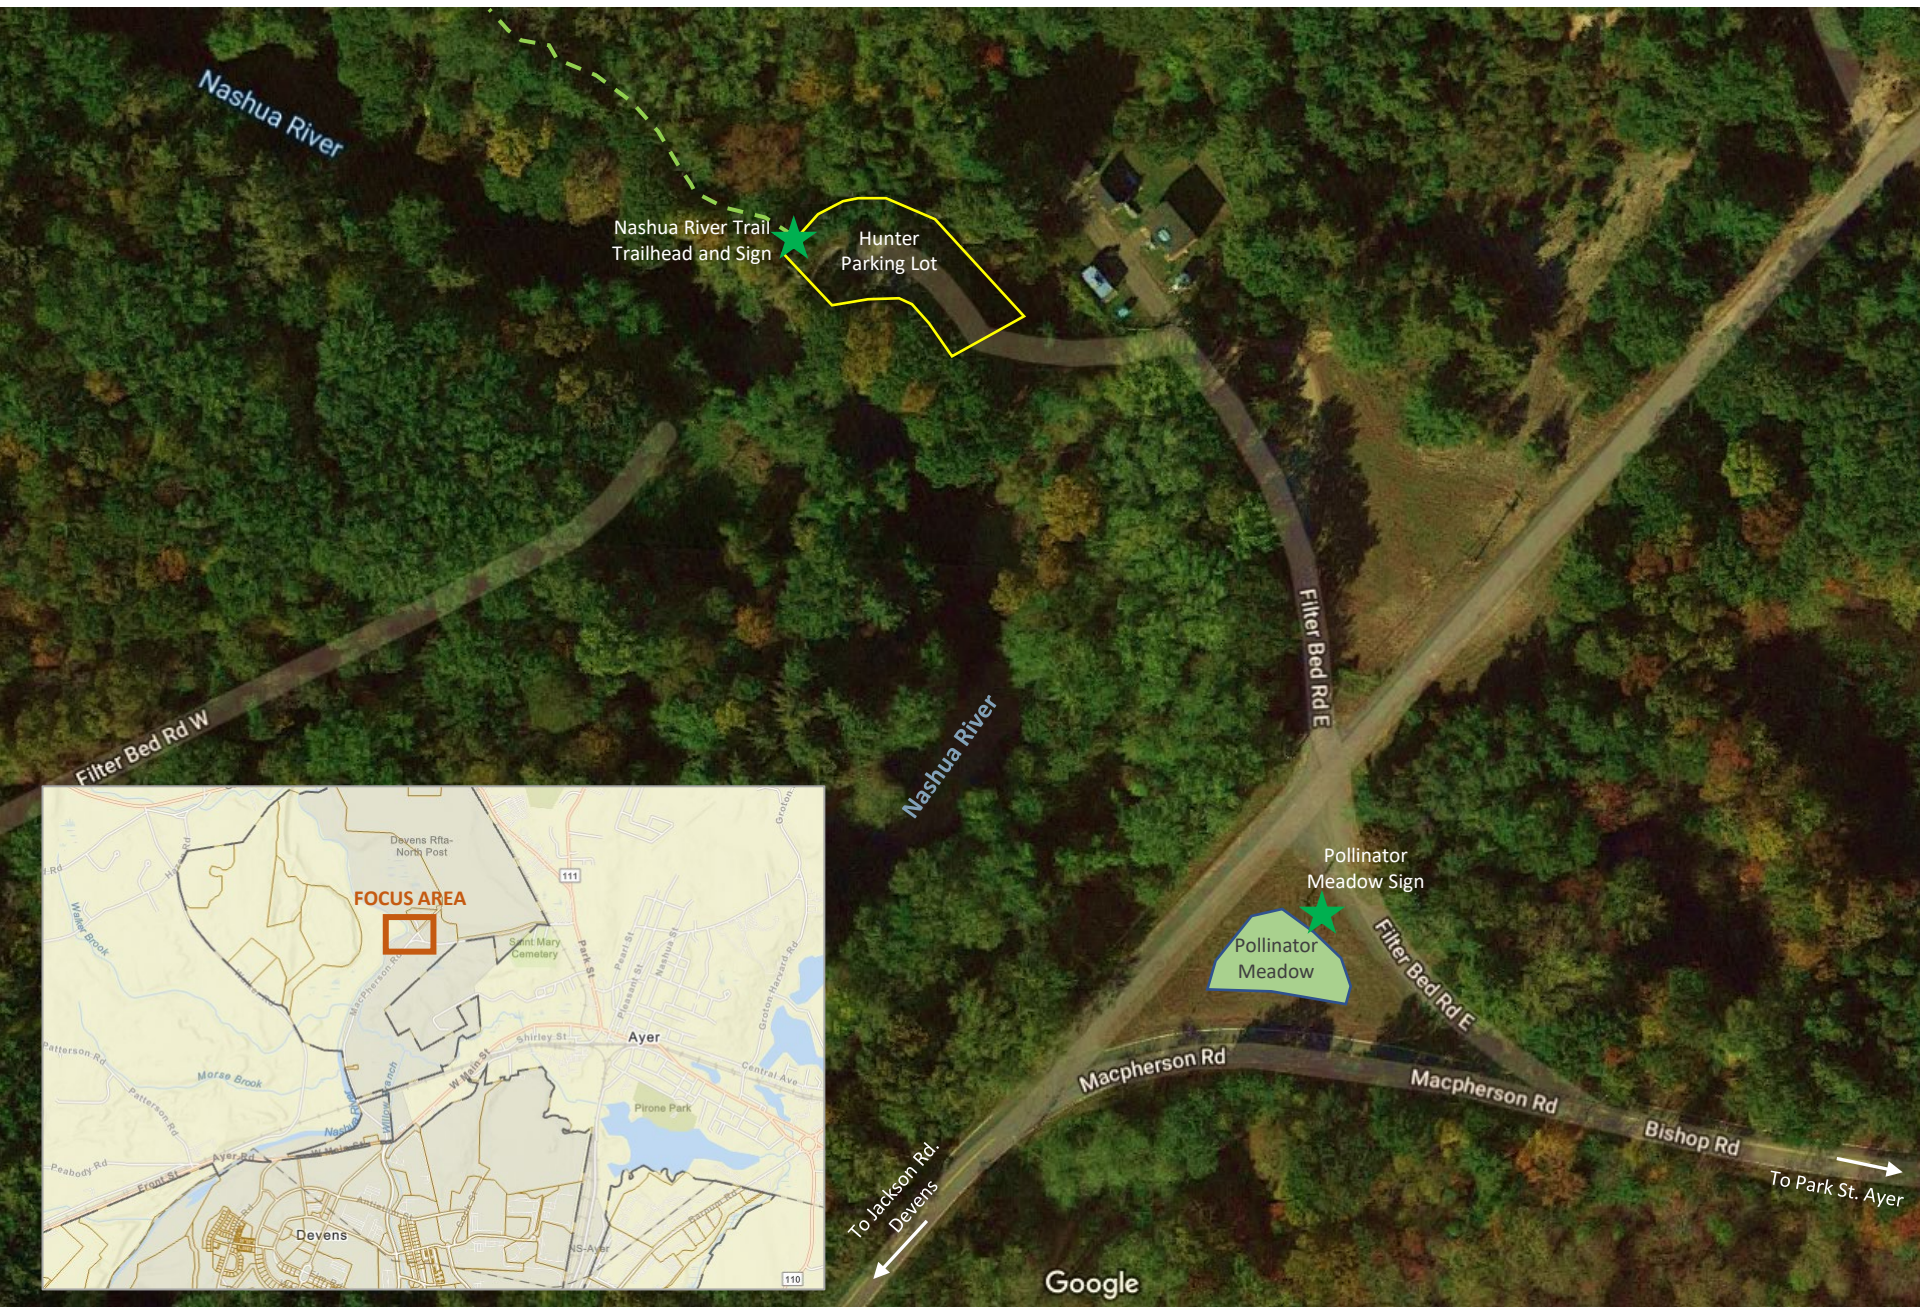

Location of the Nashua River Trail and Pollinator Meadow Oxbow National Wildlife Refuge in Ayer - Devens

Nashua River

Nashua River Trail
Trailhead and Sign

Hunter
Parking Lot

Filter Bed Rd W

Nashua River

Filter Bed Rd E

Pollinator
Meadow Sign

Pollinator
Meadow

Macpherson Rd

Filter Bed Rd E

Macpherson Rd

Bishop Rd

To Jackson Rd.
Devens

To Park St. Ayer

FOCUS AREA

Google